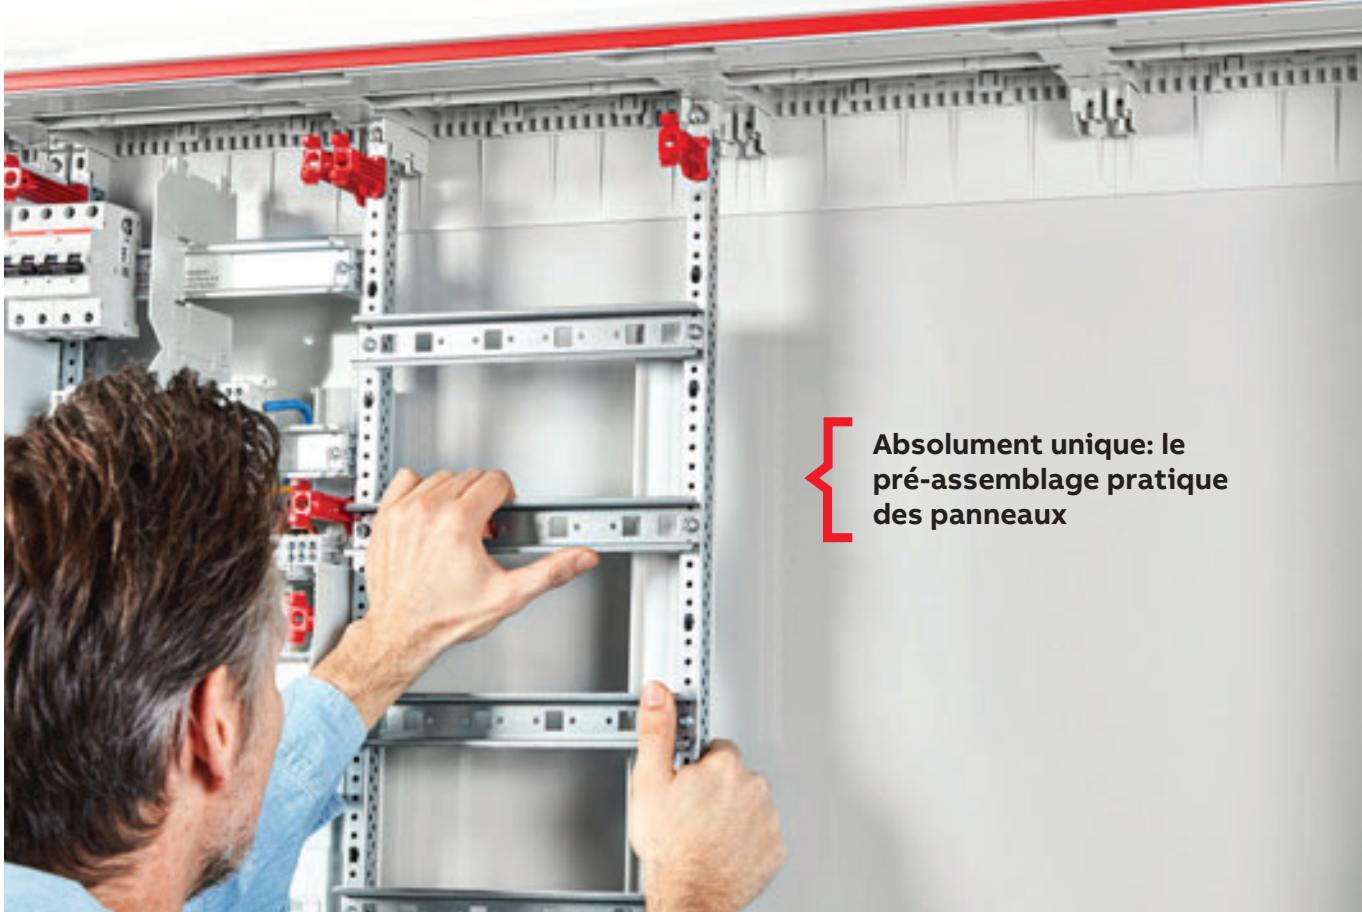

Absolument unique: le pré-assemblage pratique des panneaux