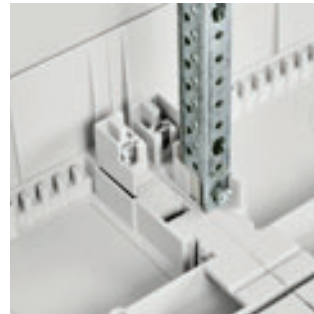

Les points forts en un coup d'oeil

Les innovations n'ont de sens que si vous en bénéficiez. Lors du développement de la série ComfortLine A, l'accent a été mis à augmenter encore plus vos avantages. De nombreuses innovations utiles et pratiques de ComfortLine A vous aident à rendre l'installation plus rapide et plus économique et à vous préparer de manière optimale pour l'avenir.

Passes-câbles 50 % plus larges
La série ComfortLine A offre le plus grand nombre d'entrées de câbles sur le marché.

**50%
plus large**

02

03

04

05

02
Technologie de clipsage (QMS)
Montage simple et rapide des panneaux grâce à une technologie unique de clipsage (Quick-Mounting-System).

03
Conduits de câblage intégrés
Conduits de câblage innovants sur le haut, le bas et dans la protection latérale de l'armoire.

04
Grande stabilité grâce aux 3 points de fermeture.

05
Ajustement sans outil des montants de la porte, utilisant un écrou moleté.

06
Indice de protection élevé IP44
Les armoires de 6, 7 et 9 rangées offrent en option la protection IP54.

07
Montage murale en douceur
Fixation verticale par une compensation du niveau de profondeur.

06

07